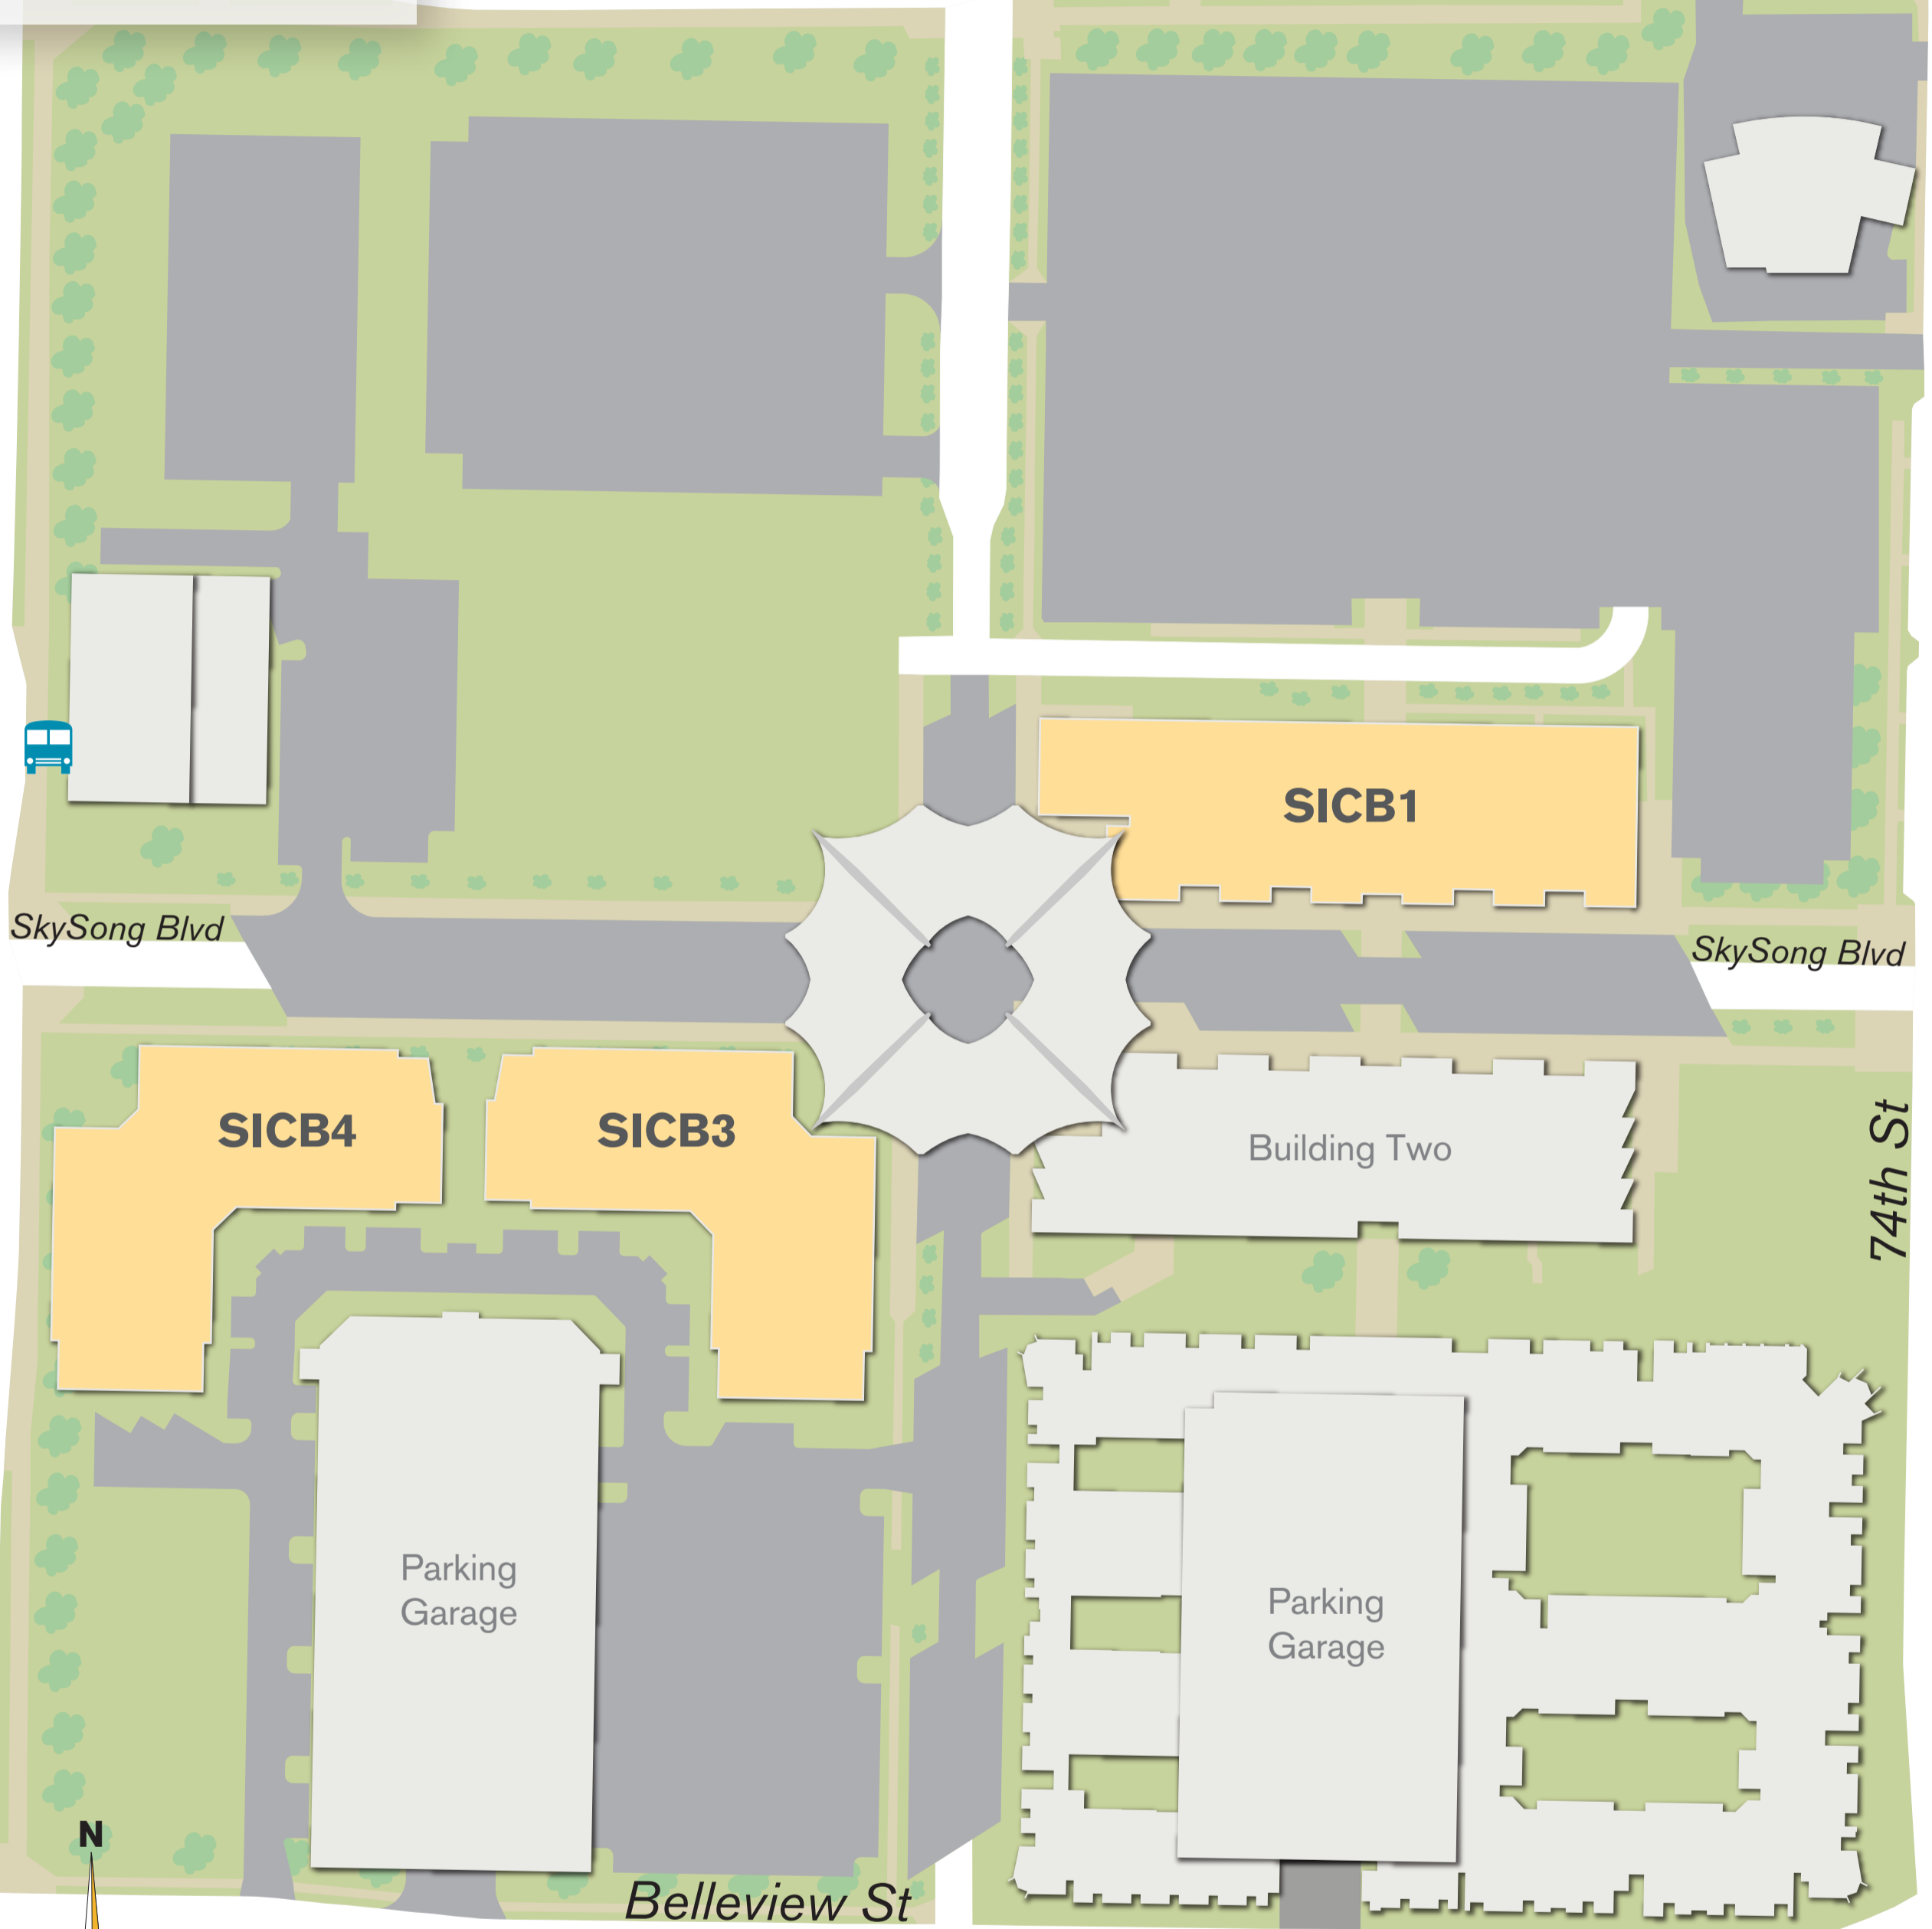

**ASU Layered Map**

You can view more parts of this map by clicking on the Layers button or under View > Navigation Panels > Layers.\*

\*The layer view option is only available with Adobe Reader 8.0  
Download at [adobe.com](http://adobe.com)

McDowell Rd

**Skysong Map Legend**

- ASU Building
- Parking Area
- Valley Metro Stop

Map not to scale  
updated 8/2018

**ASU Scottsdale Innovation Center Building One**  
**ASU Scottsdale Innovation Center Building Three**  
**ASU Scottsdale Innovation Center Building Four**

SICB1 3D  
 SICB3 4B  
 SICB4 4B

## Guest Parking:

Surface parking lot North of building 1

Overflow lot (gravel), entrance off Innovation Pl.

2-hour parking on SkySong Blvd. between building 1&2

MCDOWELL ROAD